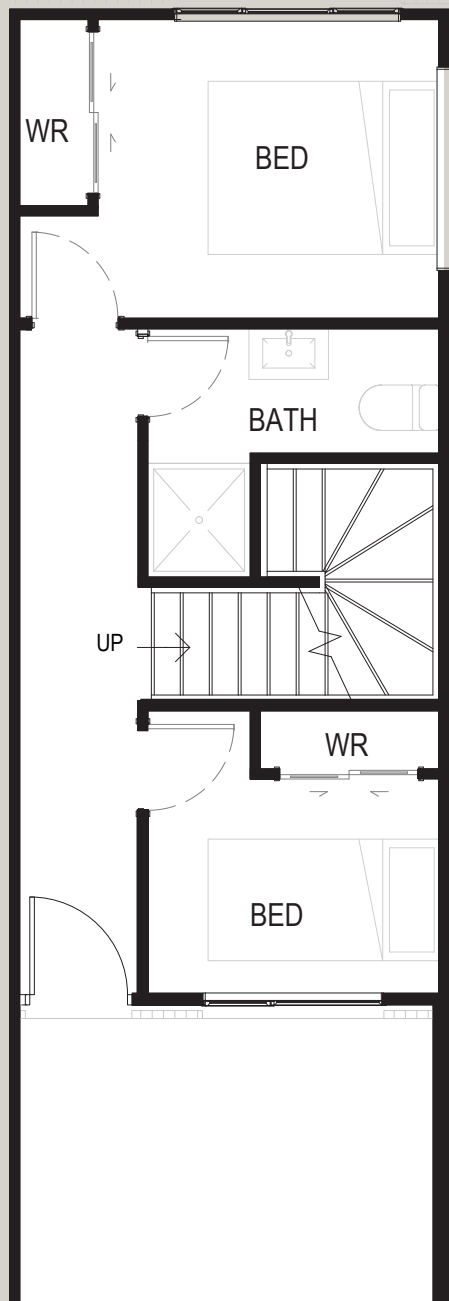

Ground Floor

First Floor

TYPE E
2 Bedroom Residence

Unit 16

Internal 74.9m² + Deck 8.5m²

Lot size 72m²

theridgeresidences.co.nz

Disclaimer: Variations to, or adjustments from the specifications (including substitutions for any materials which may not be available) may be made by the Vendor in the course of construction of the works, provided that the substitutions, variations or departures do not make any appreciable reduction in or have any material adverse effect on the value, appearance or usefulness of the completed unit.