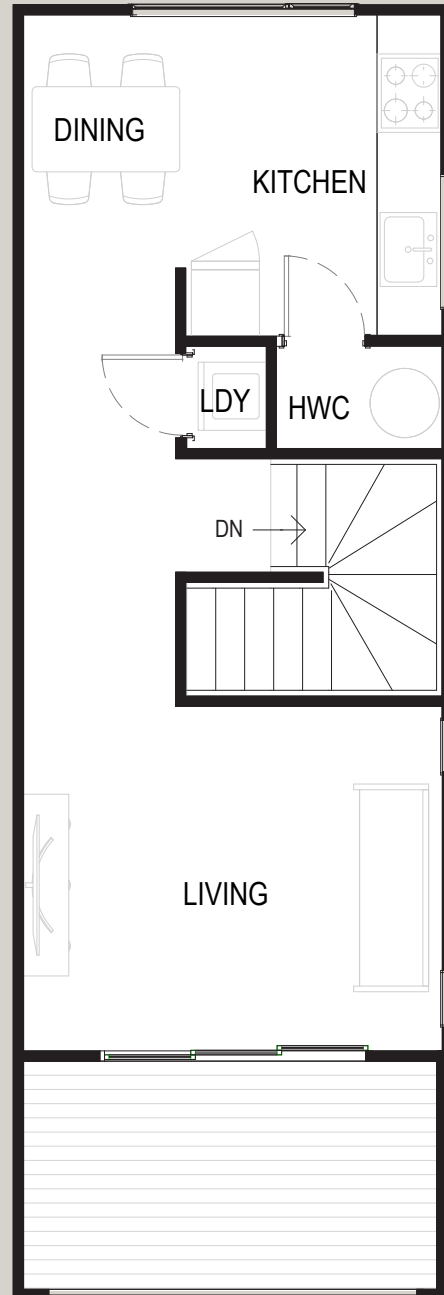

Ground Floor

First Floor

TYPE E
2 Bedroom Residence

Unit 16

Internal 74.9m² + Deck 8.5m²

Lot size 72m²

theridgeresidences.co.nz

Disclaimer: Variations to, or adjustments from the specifications (including substitutions for any materials which may not be available) may be made by the Vendor in the course of construction of the works, provided that the substitutions, variations or departures do not make any appreciable reduction in or have any material adverse effect on the value, appearance or usefulness of the completed unit.