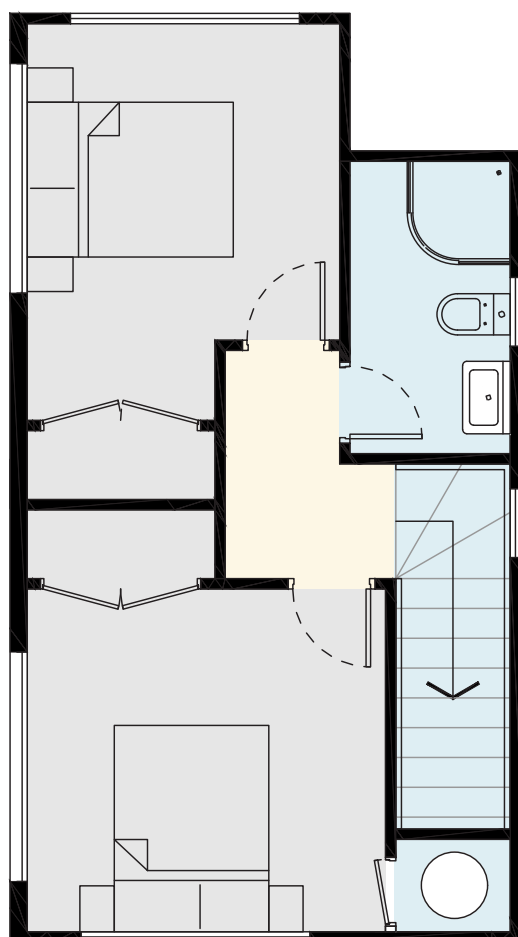

THE FLOOR PLANS

TYPE D – 2-BEDROOM 64.3M²

GROUND FLOOR

FIRST FLOOR