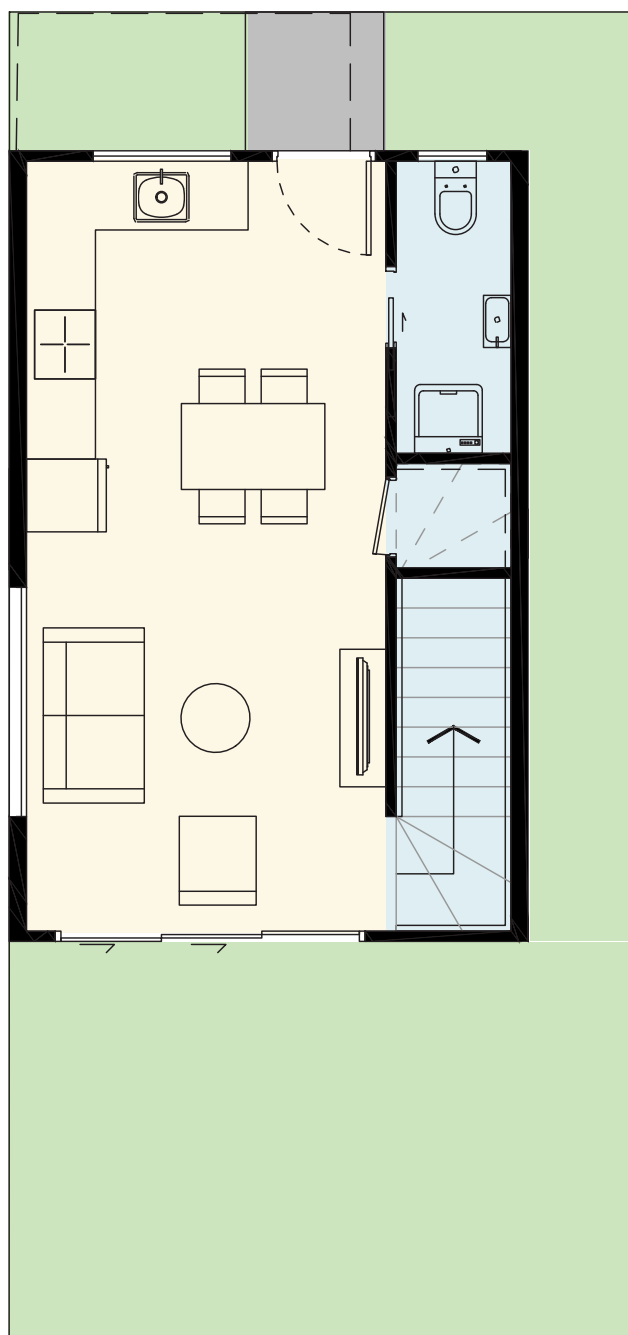

THE FLOOR PLANS

TYPE D – 2-BEDROOM 64.3M²

GROUND FLOOR

FIRST FLOOR