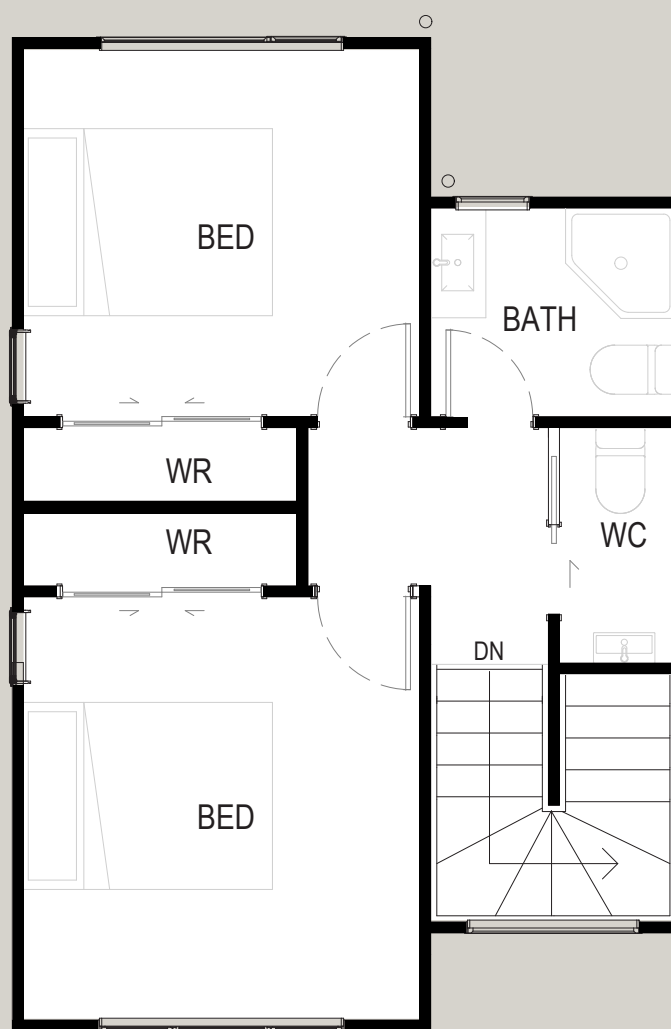

Ground Floor

First Floor

TYPE D1 2 Bedroom Residence

Units 3 & 4

Internal 81.8m²

Lot size 109m²

theridgeresidences.co.nz

Disclaimer: Variations to, or adjustments from the specifications (including substitutions for any materials which may not be available) may be made by the Vendor in the course of construction of the works, provided that the substitutions, variations or departures do not make any appreciable reduction in or have any material adverse effect on the value, appearance or usefulness of the completed unit.