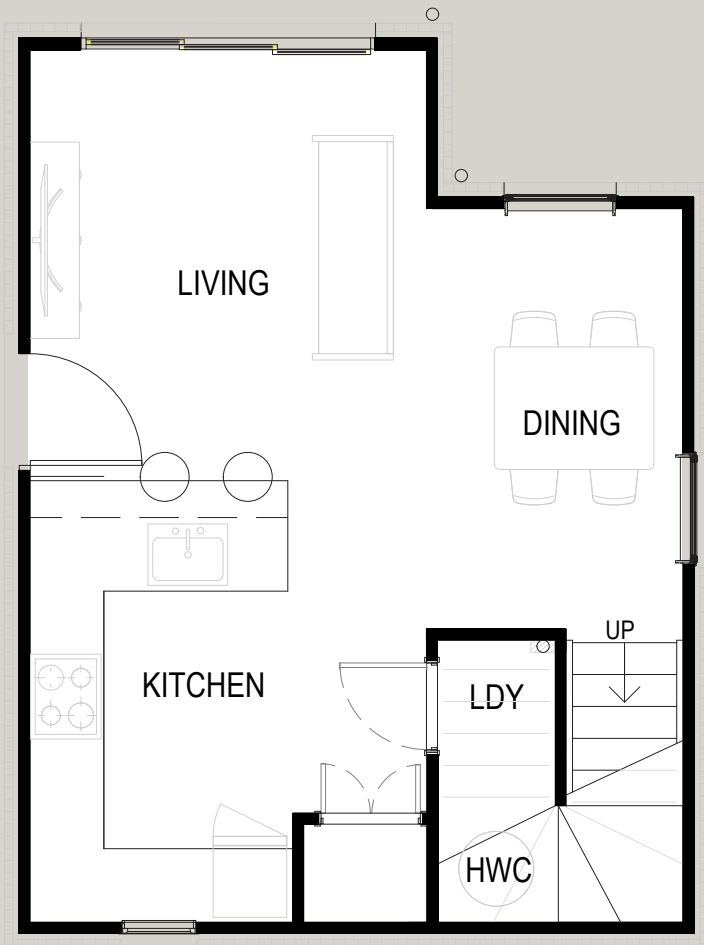

Ground Floor

First Floor

TYPE D1 2 Bedroom Residence

Units 3 & 4

Internal 81.8m²

Lot size 109m²

theridgeresidences.co.nz

Disclaimer: Variations to, or adjustments from the specifications (including substitutions for any materials which may not be available) may be made by the Vendor in the course of construction of the works, provided that the substitutions, variations or departures do not make any appreciable reduction in or have any material adverse effect on the value, appearance or usefulness of the completed unit.